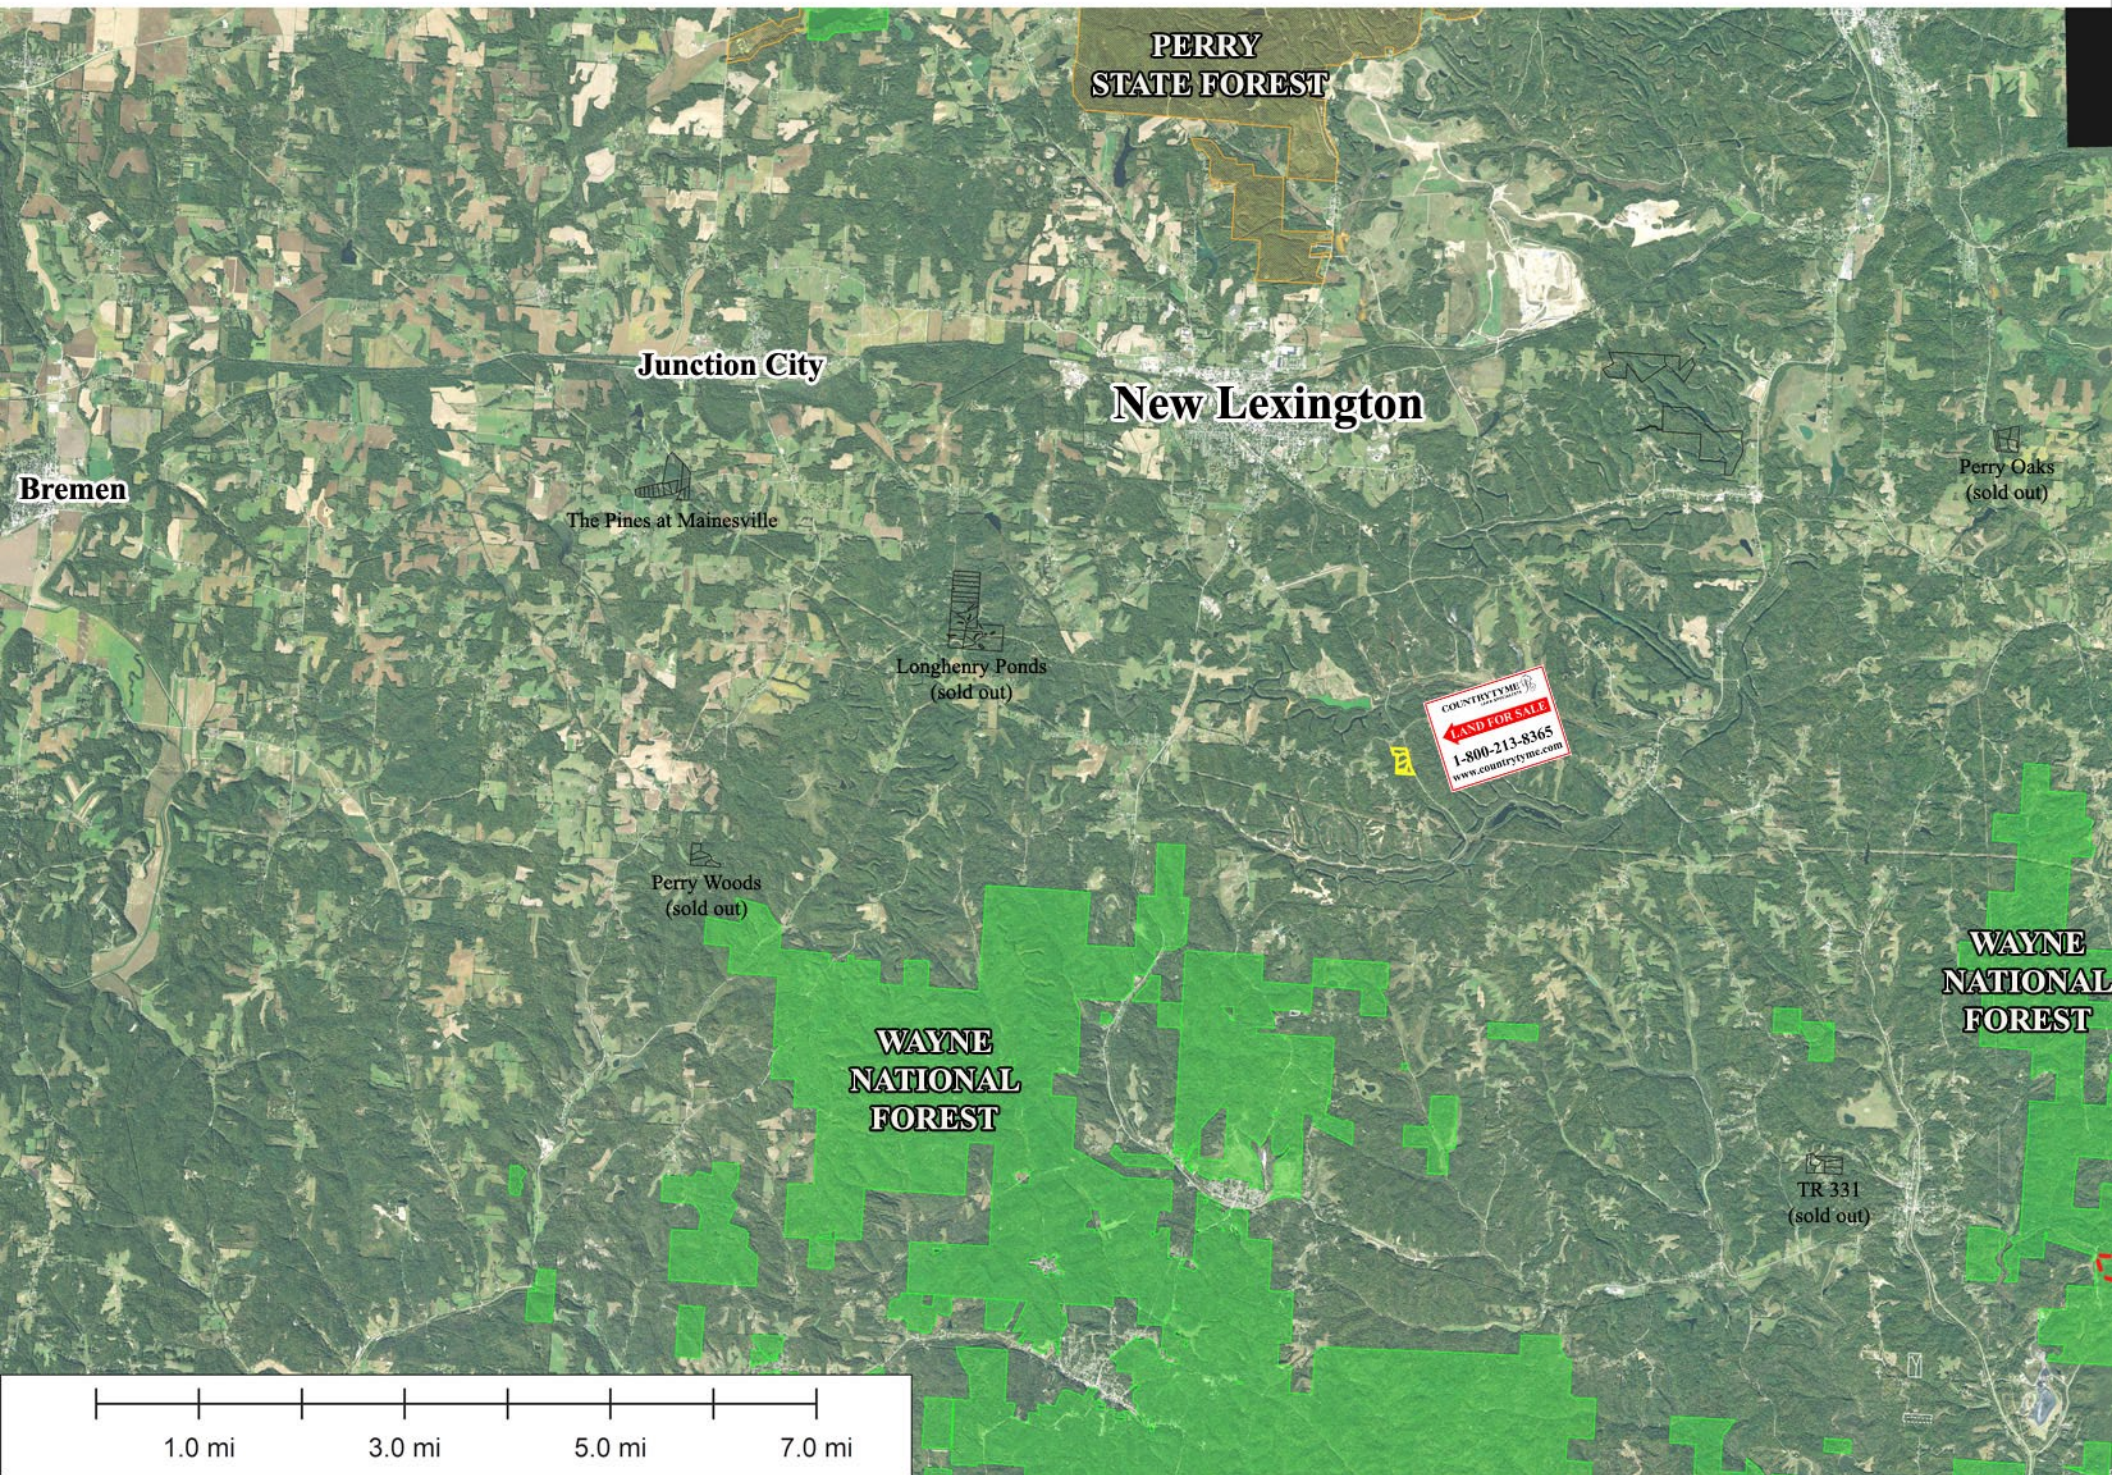

# Township Road 324, Pike Twp, Perry Co, OH

**PERRY  
STATE FOREST**

**Junction City**

**New Lexington**

**Bremen**

The Pines at Mainesville

Longhenry Ponds  
(sold out)

Perry Oaks  
(sold out)

Perry Woods  
(sold out)

**WAYNE  
NATIONAL  
FOREST**

**WAYNE  
NATIONAL  
FOREST**

TR 331  
(sold out)